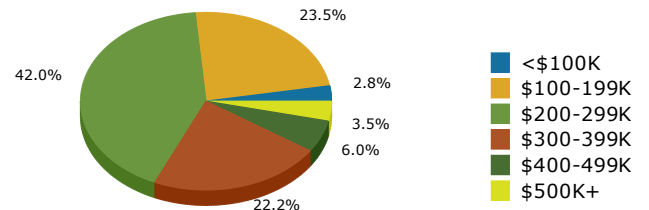

2019 Population by Race

2019 Population by Age

Households

2019 Home Value

2019-2024 Annual Growth Rate

Household Income

Source: U.S. Census Bureau, Census 2010 Summary File 1. Esri forecasts for 2019 and 2024.