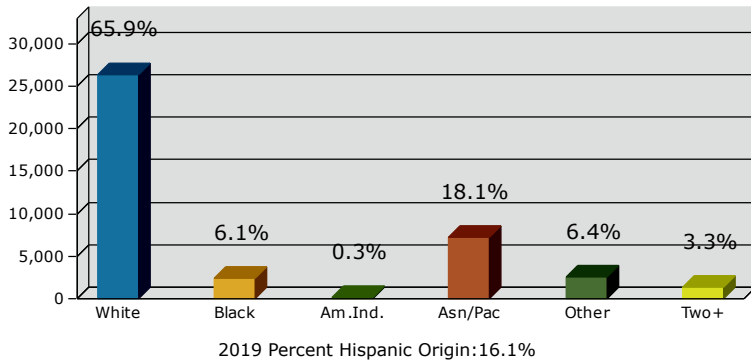

2019 Population by Race

2019 Population by Age

Households

2019 Home Value

2019-2024 Annual Growth Rate

Household Income

Source: U.S. Census Bureau, Census 2010 Summary File 1. Esri forecasts for 2019 and 2024.