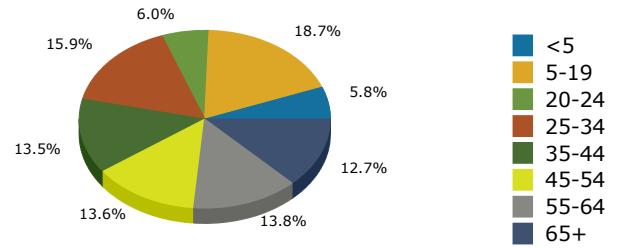

2019 Population by Race

2019 Population by Age

Households

2019 Home Value

2019-2024 Annual Growth Rate

Household Income

Source: U.S. Census Bureau, Census 2010 Summary File 1. Esri forecasts for 2019 and 2024.